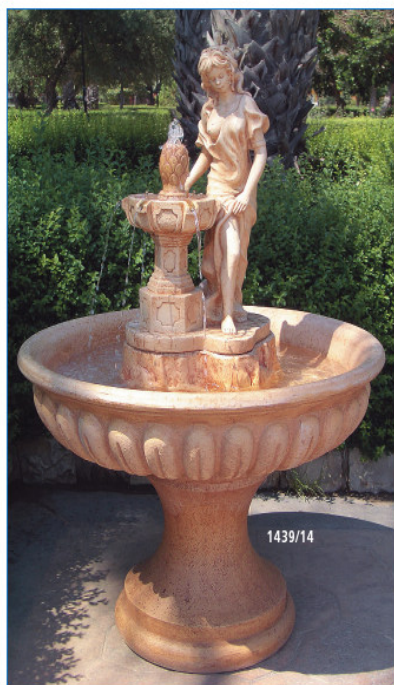

Ref. 1309

Fuente Perla 2 alturas
2 tiers Pearl Fountain
Ø 110 x 170 cm. • 248 kg.

MODELOS REGISTRADOS / PATENTED

Ref. 1274

Brocal Pozo + Hierro + Bomba
Well with curb + iron fittings + pump
Ø 100 x 275 cm. • 323 kg.

Ref. 1273

Brocal Pozo + Hierro (sin Bomba)
Well with curb + iron fittings (without pump)
Ø 100 x 275 cm. • 323 kg.

Ref. 1299

Fuente Romeo y Julieta G
Romeo and Juliet Fountain
Ø 109 x 172 cm. • 263 kg.

1299/12

Ref. 1439

Ø 109 x 162 cm. • 309 kg.

1439/14

Ref. 1313

Fuente Medieval 3 alturas
3 tiers Medieval Fountain
Ø 110 x 156 cm. • 310 kg.

1313/4

Ref. 1314

Fuente Chica Medieval
Medieval Girl Fountain
Ø 110 x 161 cm. • 311 kg.