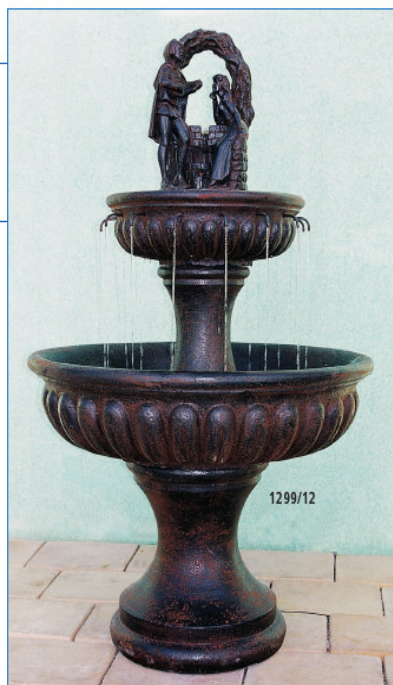

Ref. 1225

Fuente Exótica 3 alturas
3 tiers Exotic Fountain
Ø 95 x 170 cm. • 292 kg.

Ref. 1275

Fuente Griega
Greek Fountain
Ø 90 x 150 cm. • 253 kg.

Ref. 1307

Fuente Perla G
Big Pearl Fountain
Ø 110 x 170 cm. • 265 kg.

Ref. 1309

Fuente Perla 2 alturas
2 tiers Pearl Fountain
Ø 110 x 170 cm. • 248 kg.

MODELOS REGISTRADOS / PATENTED

Ref. 1274

Brocal Pozo + Hierro + Bomba
Well with curb + iron fittings + pump
Ø 100 x 275 cm. • 323 kg.

Ref. 1273

Brocal Pozo + Hierro (sin Bomba)
Well with curb + iron fittings (without pump)
Ø 100 x 275 cm. • 323 kg.

Ref. 1299

Fuente Romeo y Julieta G
Romeo and Juliet Fountain
Ø 109 x 172 cm. • 263 kg.

1299/12

Ref. 1439

Ø 109 x 162 cm. • 309 kg.

1439/14

Ref. 1313

Fuente Medieval 3 alturas
3 tiers Medieval Fountain
Ø 110 x 156 cm. • 310 kg.

1313/4

Ref. 1314

Fuente Chica Medieval
Medieval Girl Fountain
Ø 110 x 161 cm. • 311 kg.